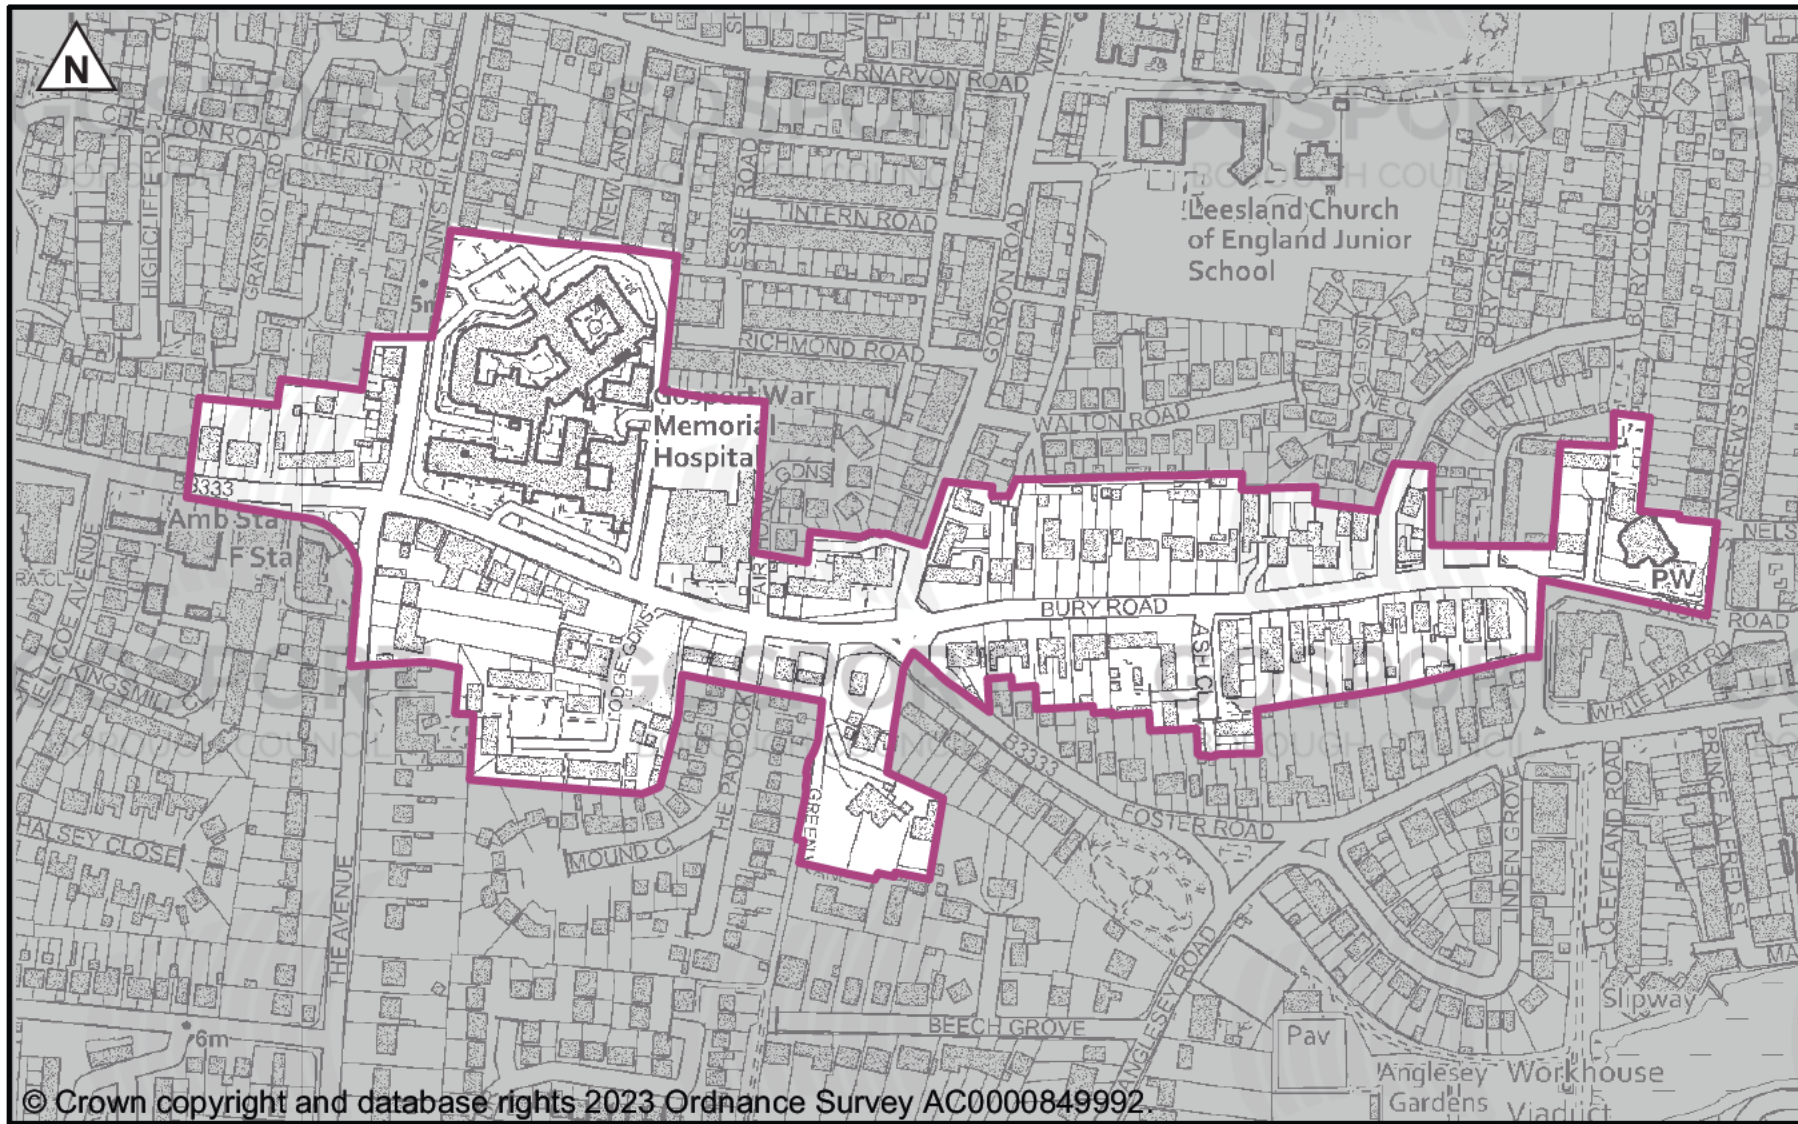

Bury Road Conservation Area

Designated 1975 Extended 29.08.2018

© Crown copyright and database rights 2023 Ordnance Survey AC0000849992

You are permitted to use this data solely to enable you to respond to, or interact with, the organisation that provided you with the data. You are not permitted to copy, sub-license, distribute, or sell any of this data to third parties in any form.