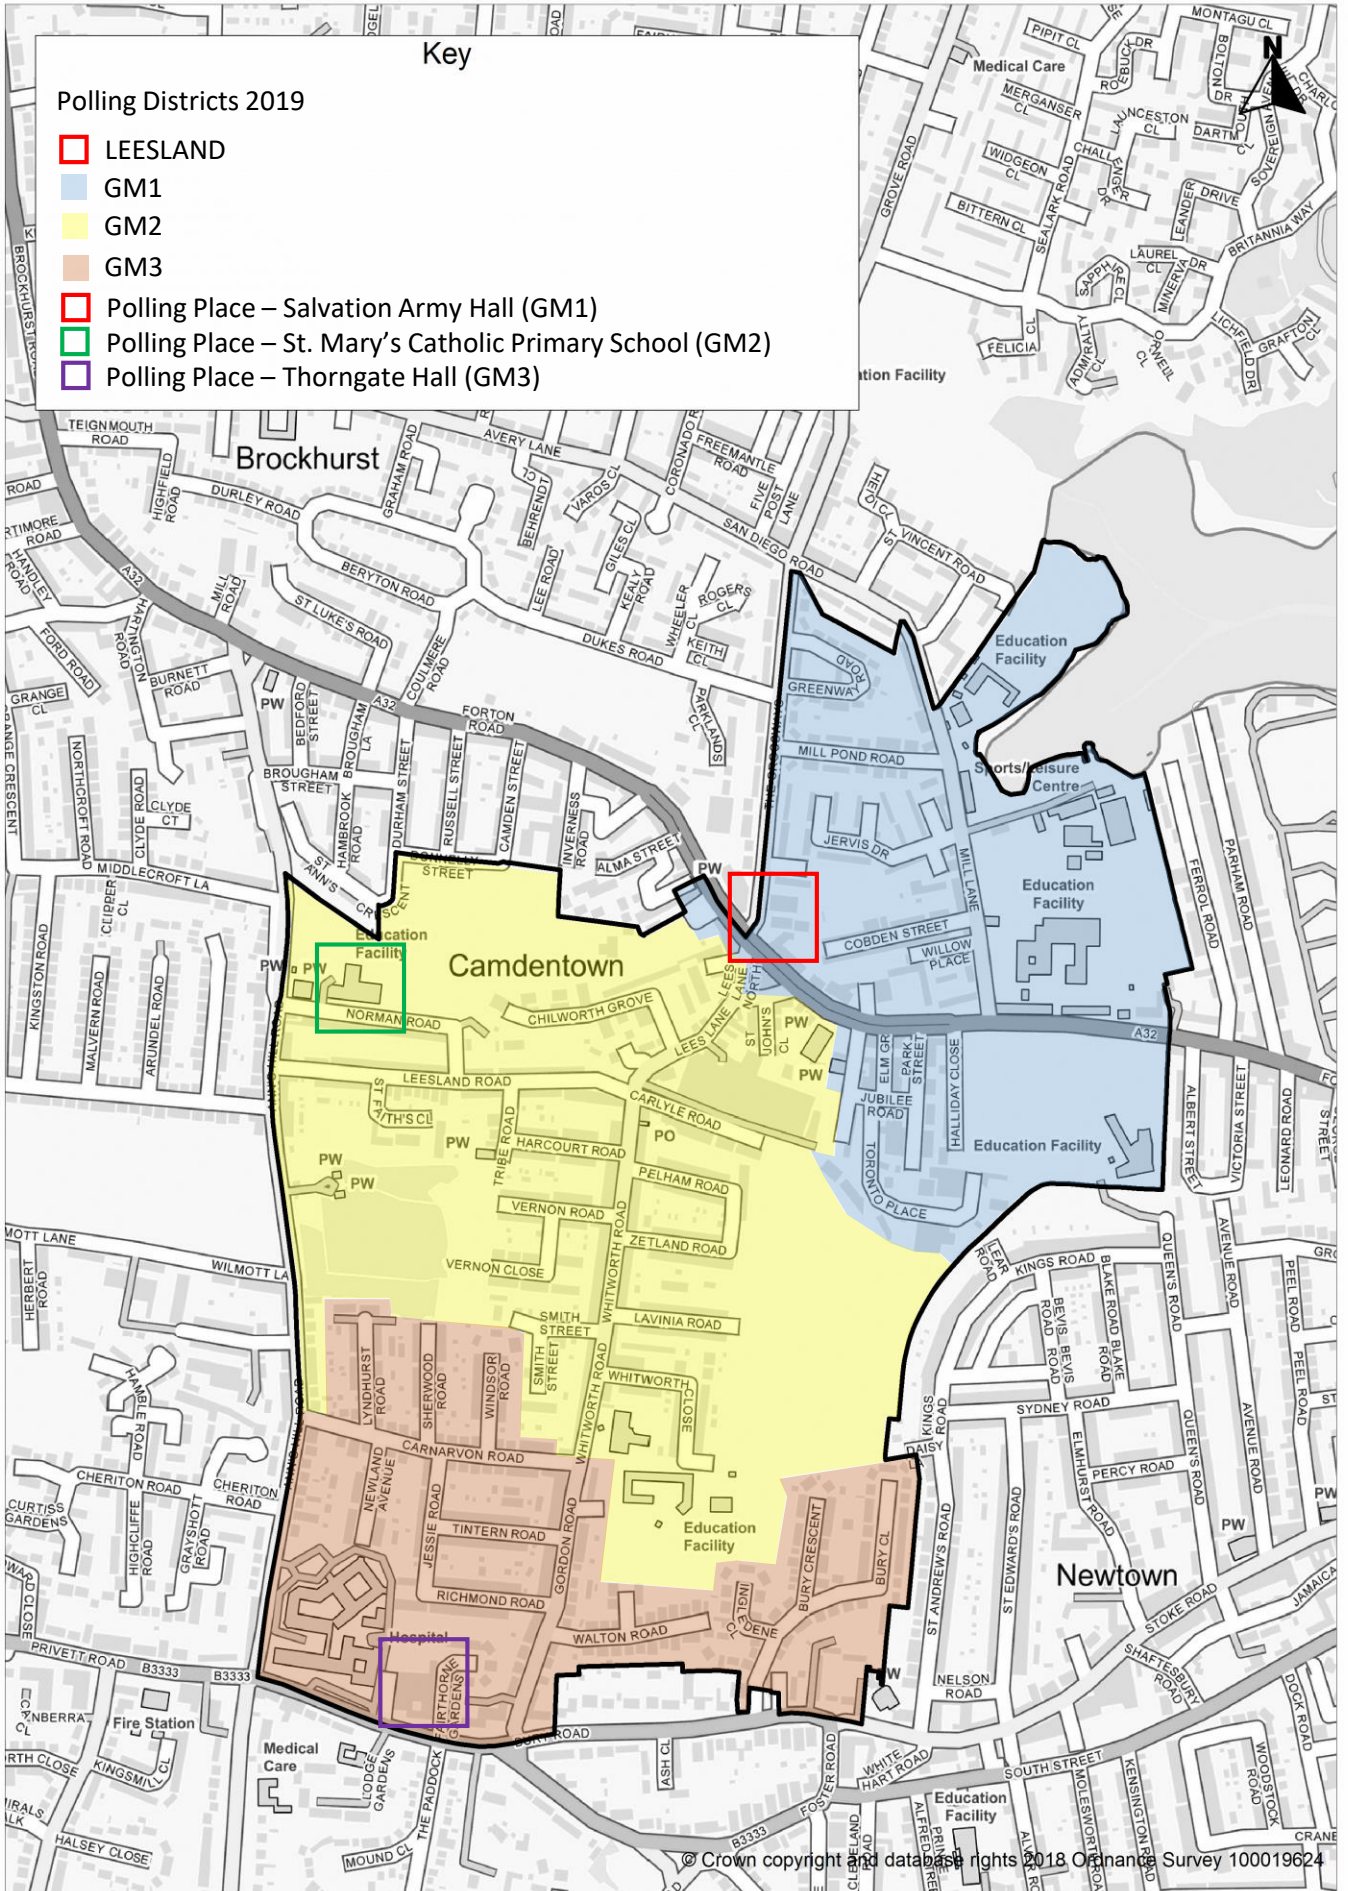

Key

Polling Districts 2019

- █ LEESLAND
- █ GM1
- █ GM2
- █ GM3
- Polling Place – Salvation Army Hall (GM1)
- Polling Place – St. Mary's Catholic Primary School (GM2)
- Polling Place – Thorngate Hall (GM3)

© Crown copyright and database rights 2018 Ordnance Survey 100019624