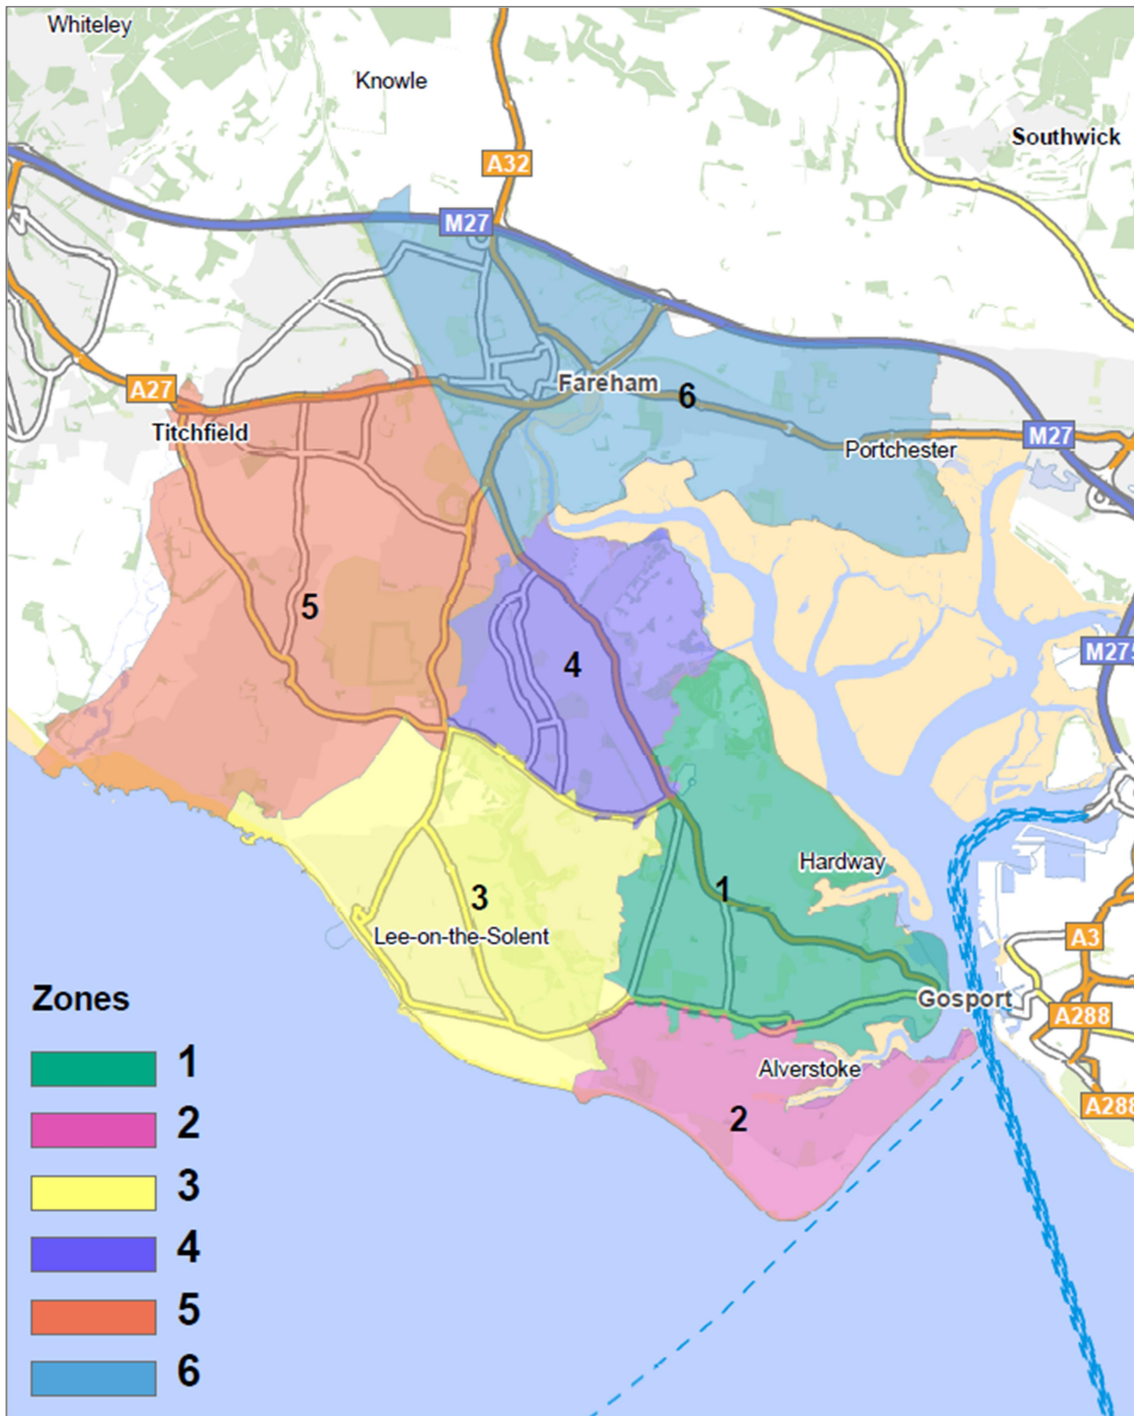

**Figure 1 – Study Area and Zones**

**Figure 2 – Gosport Town Centre Boundary and Primary Shopping Area**

Source: Gosport Local Plan 2014

**Figure 3 – Lee-on-the-Solent District Centre Boundary and Primary Shopping Area**

**Figure 4 – Stoke Road District Centre Boundary and Primary Shopping Area**

Source: Gosport Local Plan 2014