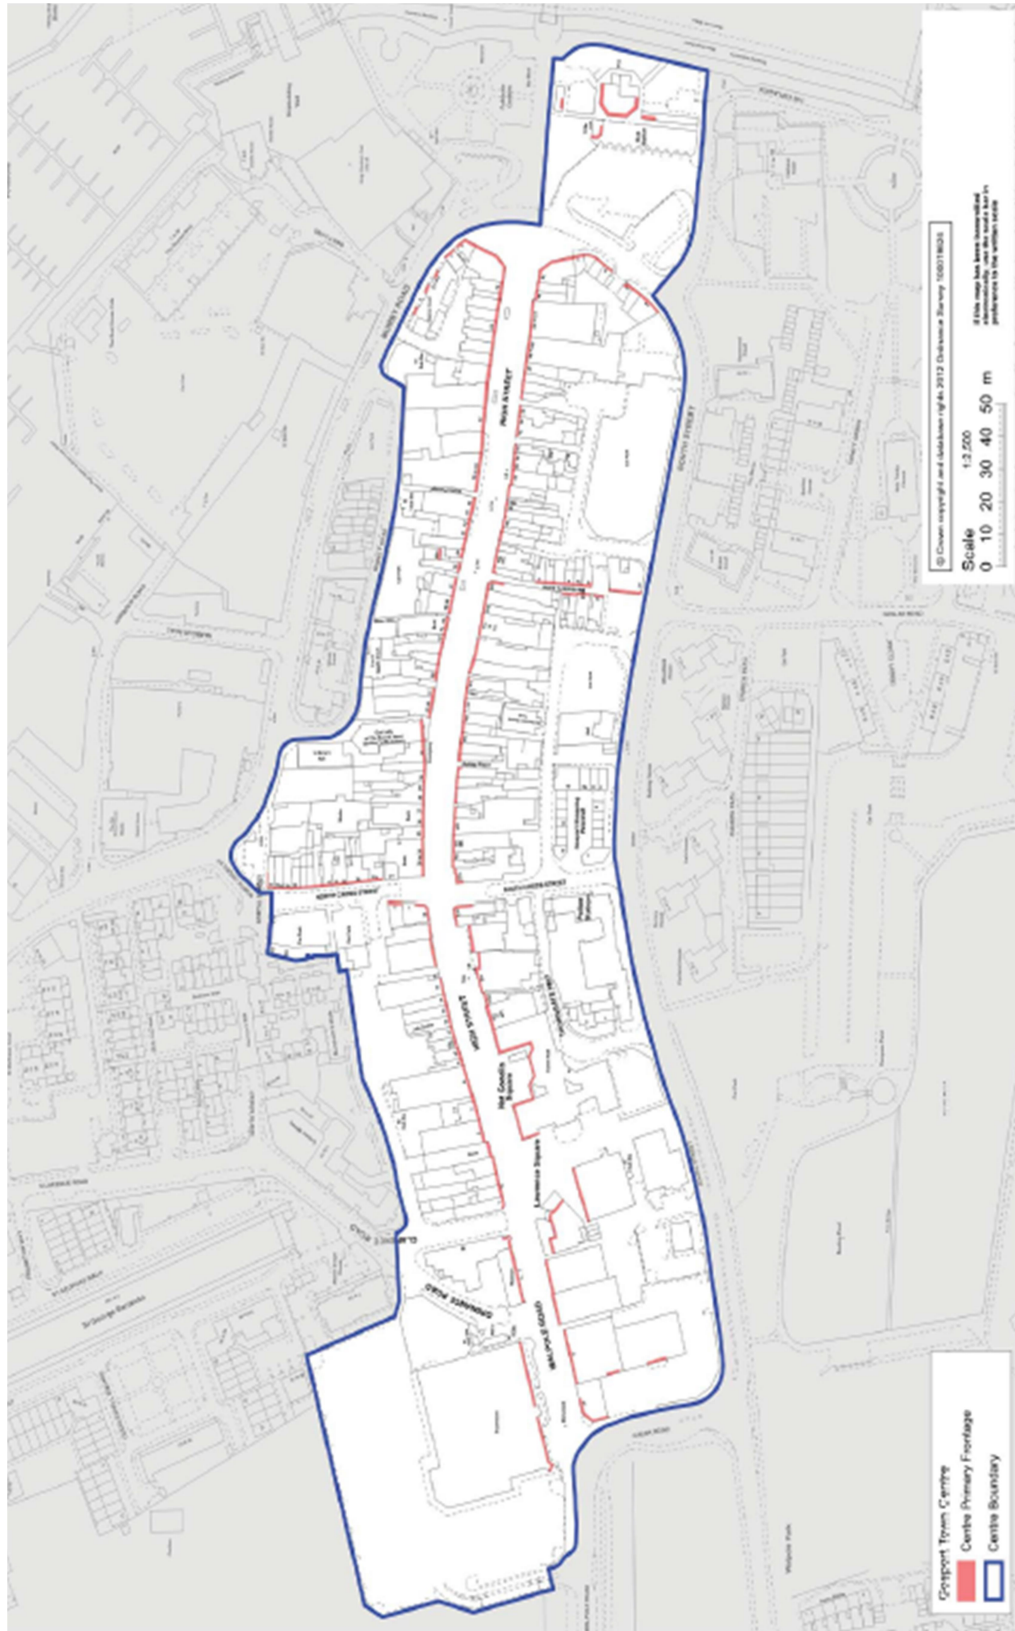

**Figure 1 – Study Area and Zones**

**Figure 2 – Gosport Town Centre Boundary and Primary Shopping Area**

Source: Gosport Local Plan 2014

**Figure 3 – Lee-on-the-Solent District Centre Boundary and Primary Shopping Area**

**Figure 4 – Stoke Road District Centre Boundary and Primary Shopping Area**

Source: Gosport Local Plan 2014