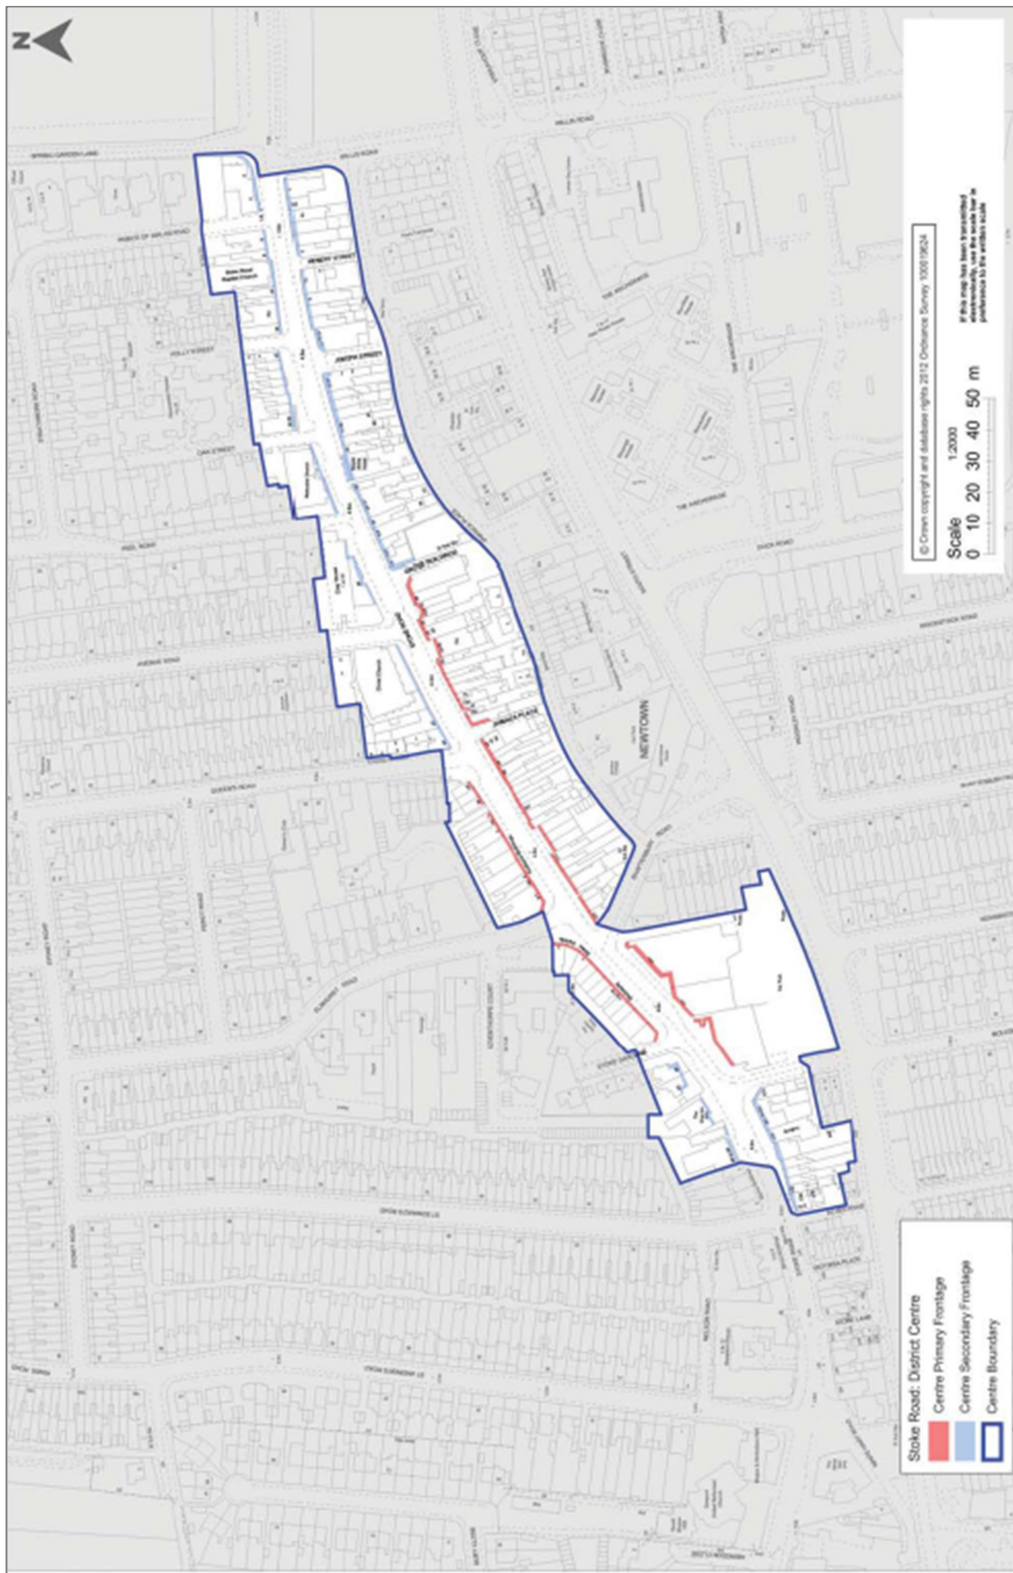

**Figure 1 – Study Area and Zones**

**Figure 2 – Gosport Town Centre Boundary and Primary Shopping Area**

Source: Gosport Local Plan 2014

**Figure 3 – Lee-on-the-Solent District Centre Boundary and Primary Shopping Area**

**Figure 4 – Stoke Road District Centre Boundary and Primary Shopping Area**

Source: Gosport Local Plan 2014