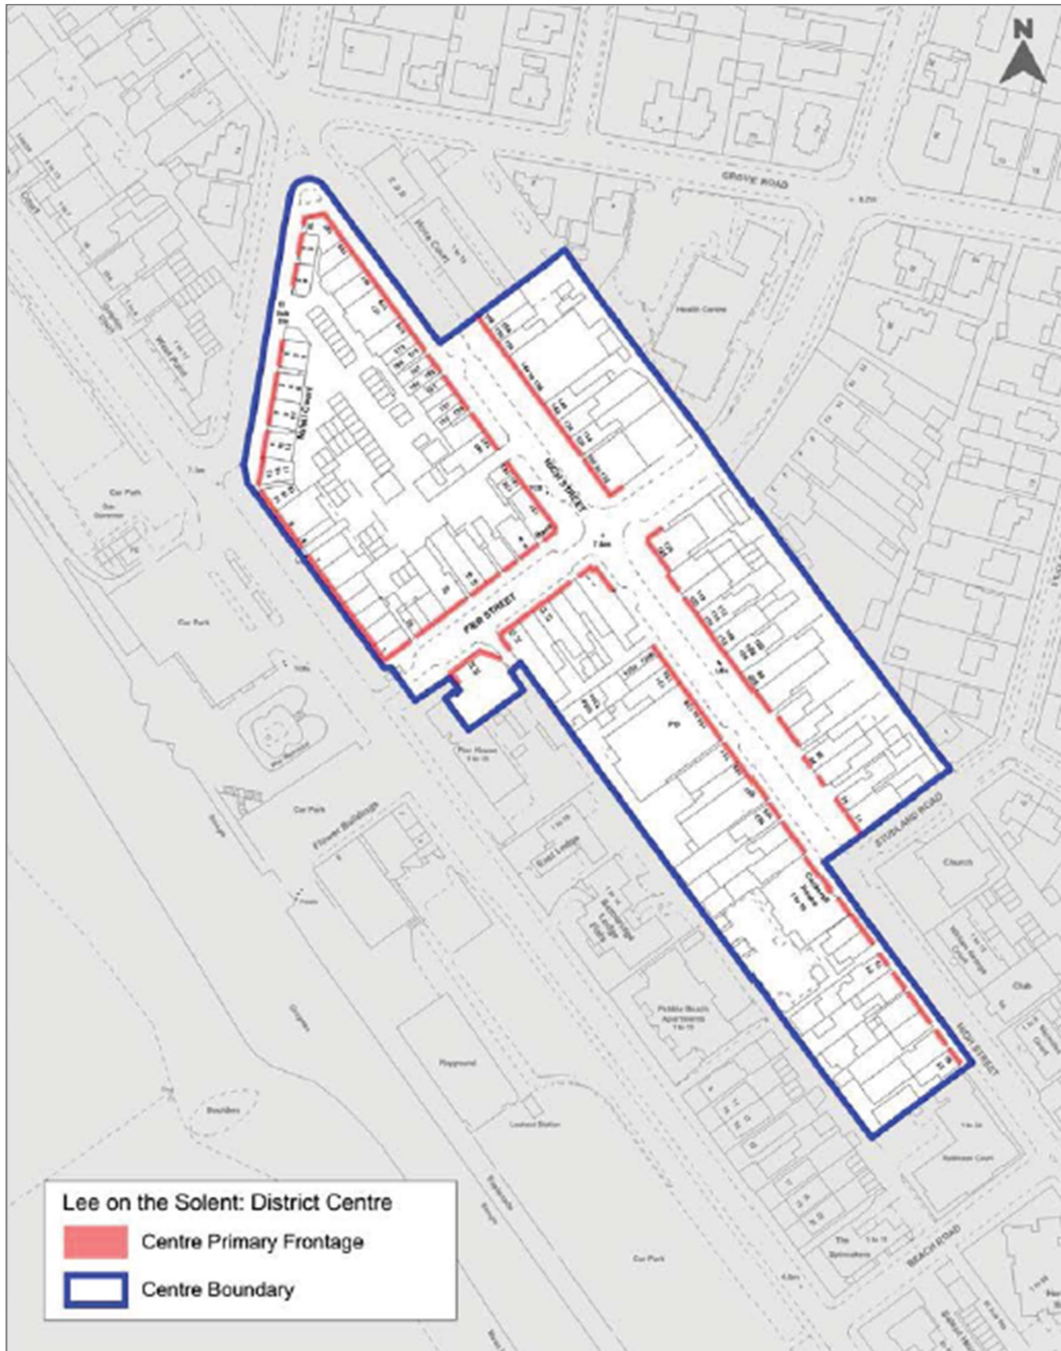

**Figure 1 – Study Area and Zones**

**Figure 2 – Gosport Town Centre Boundary and Primary Shopping Area**

Source: Gosport Local Plan 2014

**Figure 3 – Lee-on-the-Solent District Centre Boundary and Primary Shopping Area**

**Figure 4 – Stoke Road District Centre Boundary and Primary Shopping Area**

Source: Gosport Local Plan 2014