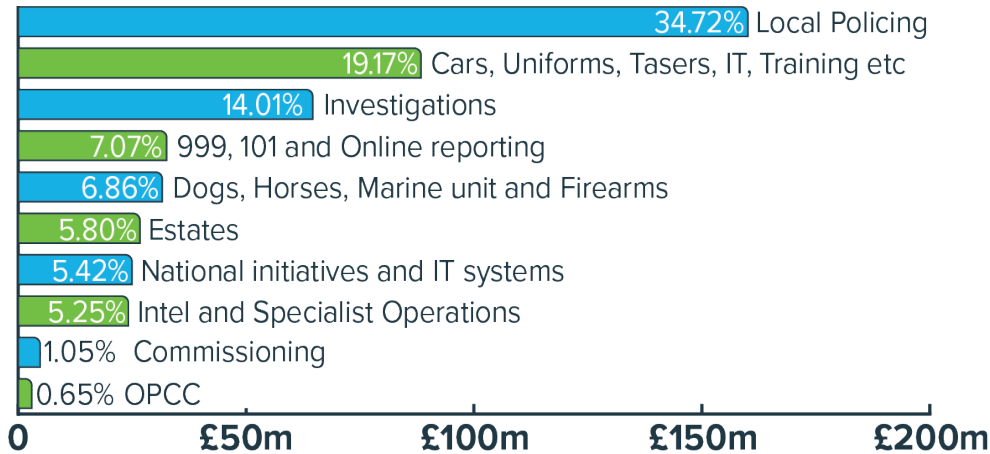

As your Police and Crime Commissioner I am committed to ensuring your police precept is spent wisely and delivers best value for money.

This year, your contribution to policing through your council tax will allow Hampshire & Isle of Wight Constabulary to recruit an additional **75 police officers**.

Last year, you paid for an extra **50 police officers** which allowed the Chief Constable to create Neighbourhood Enforcement Teams (NETS). These teams have already started taking the fight to criminals in your neighbourhood and are in addition to the **600 extra officers** recruited between 2020 and 2023.

Over the next 18 months, **10 more police stations and front counters** will be open to the public to make it easier for you to report crimes or information to Hampshire & Isle of Wight Constabulary. This is me delivering on my promise to you.

Donna Jones
Police and Crime Commissioner

TOTAL COST OF POLICING 2024/25

The PCC's overall budget of £463.4 million is made up of 59% funding from the Home Office grant and 41% is from the policing element of your council tax.

A DAY IN THE LIFE OF HAMPSHIRE & ISLE OF WIGHT CONSTABULARY

Illustrative figures from 2023