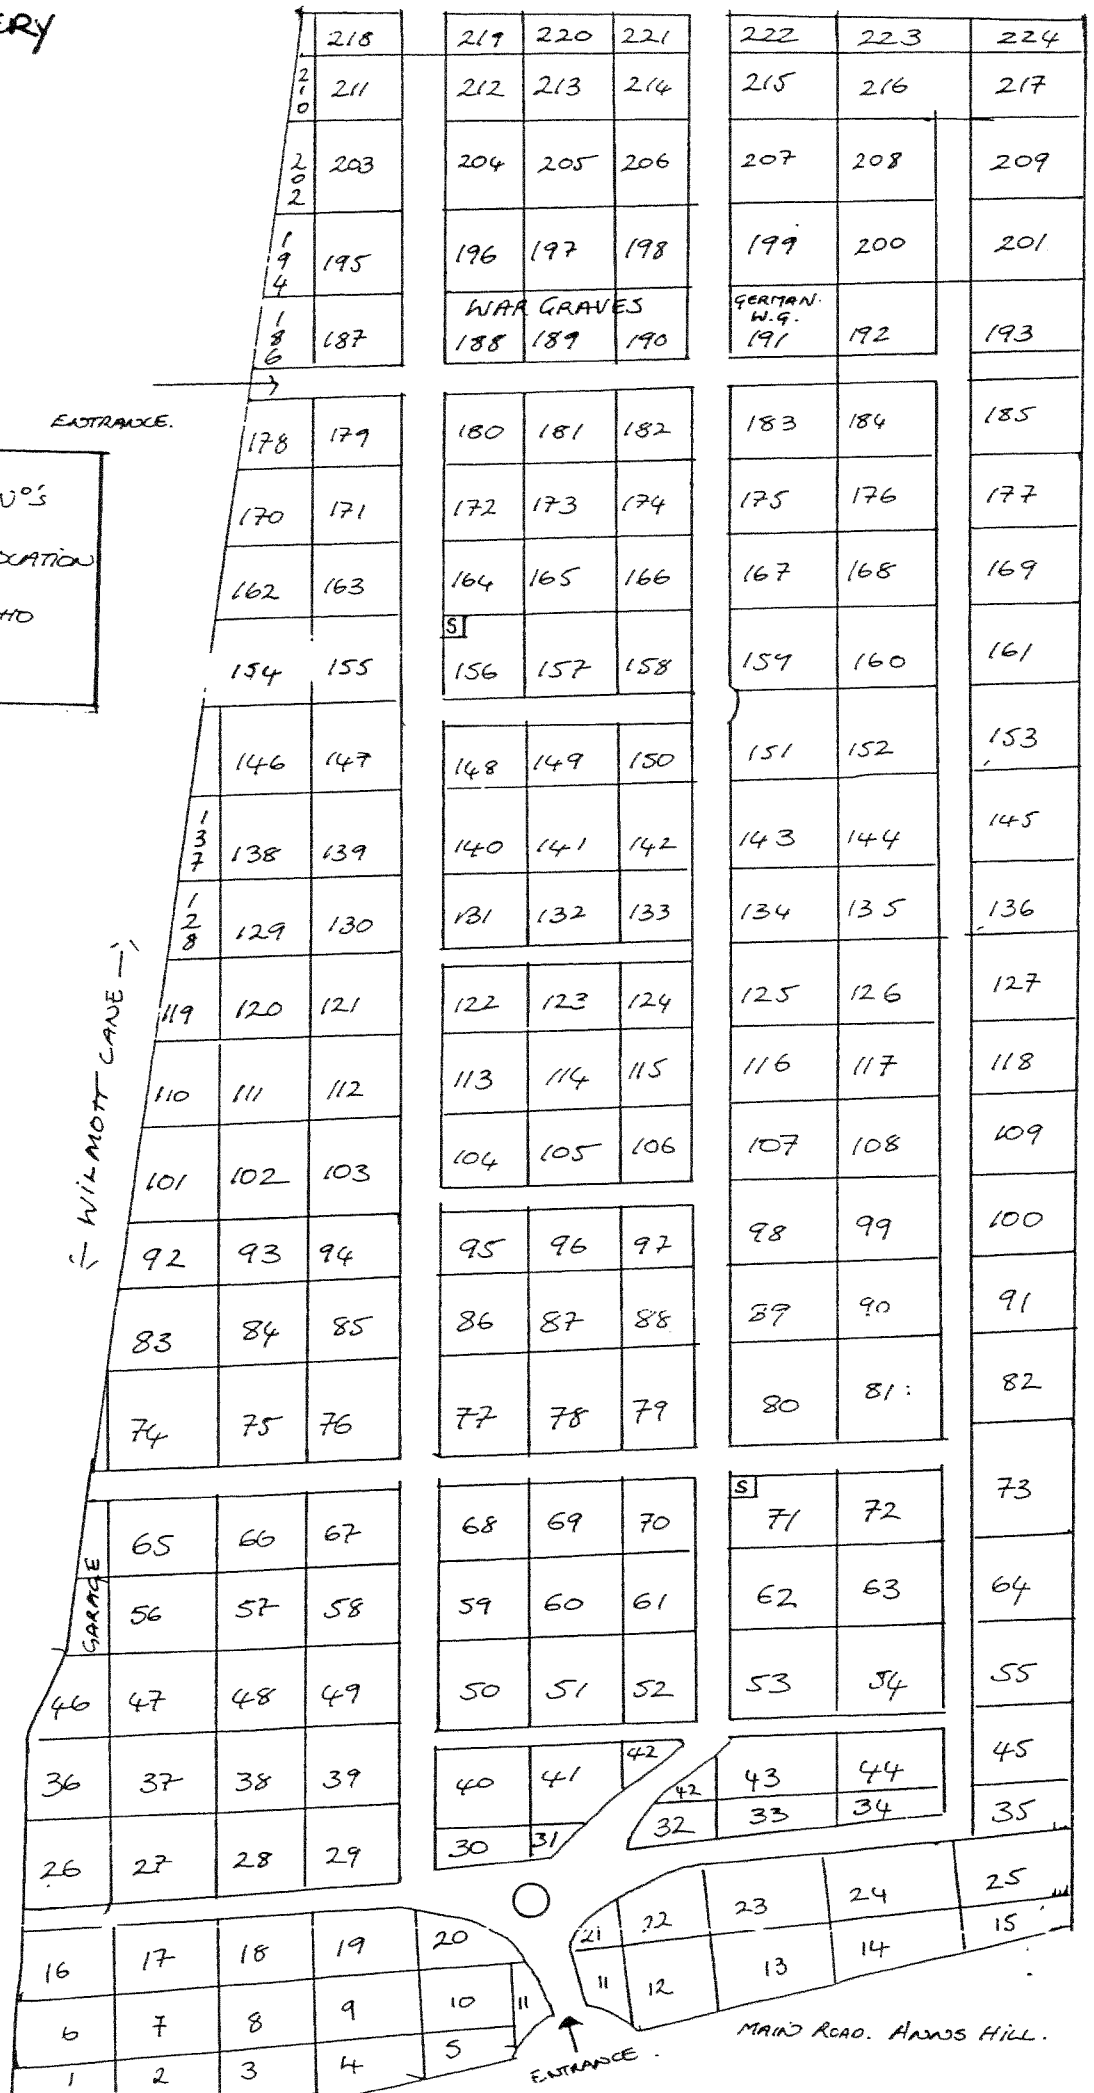

ANNS HILL CEMETERY LOCATION PLAN

SCALE NOT TO SCALE
DATE FEB 96

THE PLAN ILLUSTRATES PLOT N^oS
ONLY FOR THE EXACT SPACE LOCATION
CONTACT CEMETERY STAFF WHO
WILL BE ABLE TO ASSIST.

ANN'S HILL CEMETERY

EXTENSION WEST END NEW CEMETERY

LAWN STYLE GRAVES ONLY

ADULT GRAVES 9'6" X 4'0"

CHILD GRAVES 4'6" X 2'6"