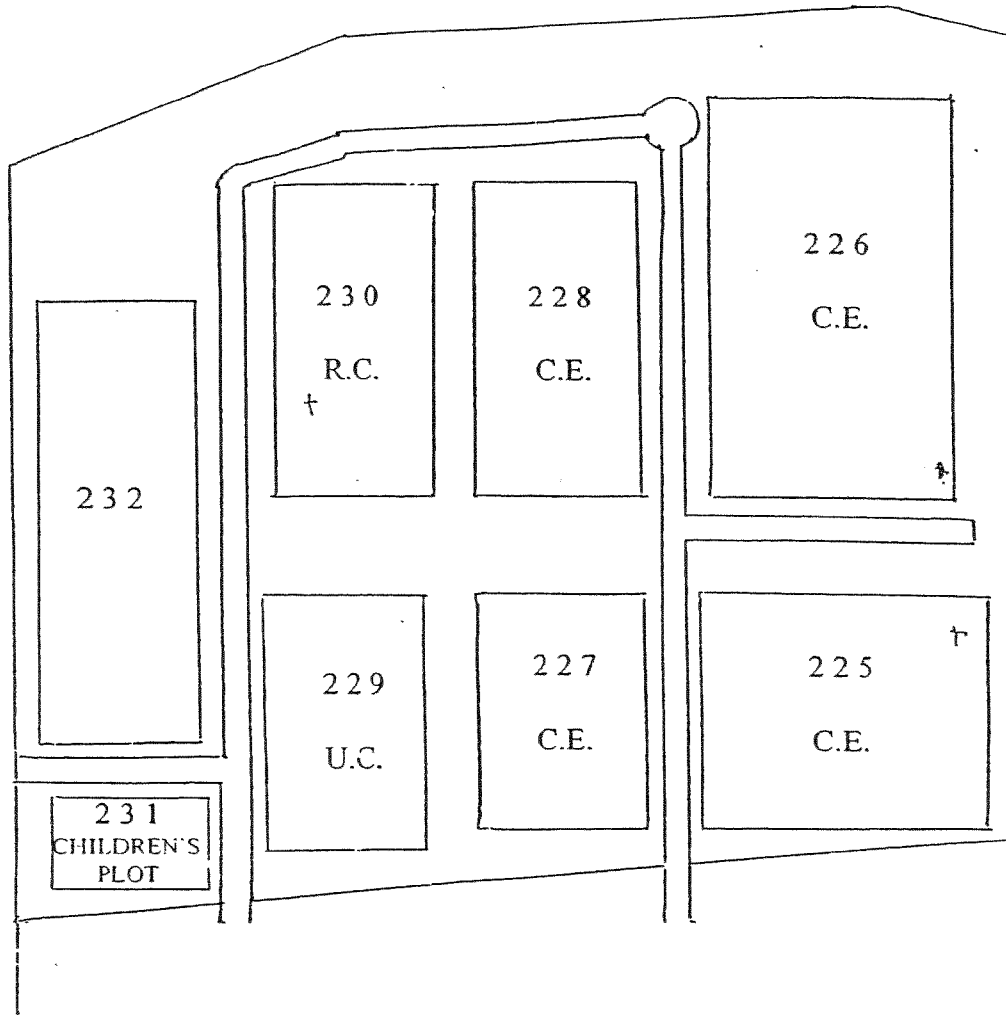

ANNS HILL CEMETERY LOCATION PLAN

SCALE NOT TO SCALE
DATE FEB 96

THE PLAN ILLUSTRATES PLOT N^oS
ONLY FOR THE EXACT SPACE LOCATION
CONTACT CEMETERY STAFF WHO
WILL BE ABLE TO ASSIST.

ANN'S HILL CEMETERY

EXTENSION WEST END NEW CEMETERY

LAWN STYLE GRAVES ONLY

ADULT GRAVES 9'6" X 4'0"

CHILD GRAVES 4'6" X 2'6"